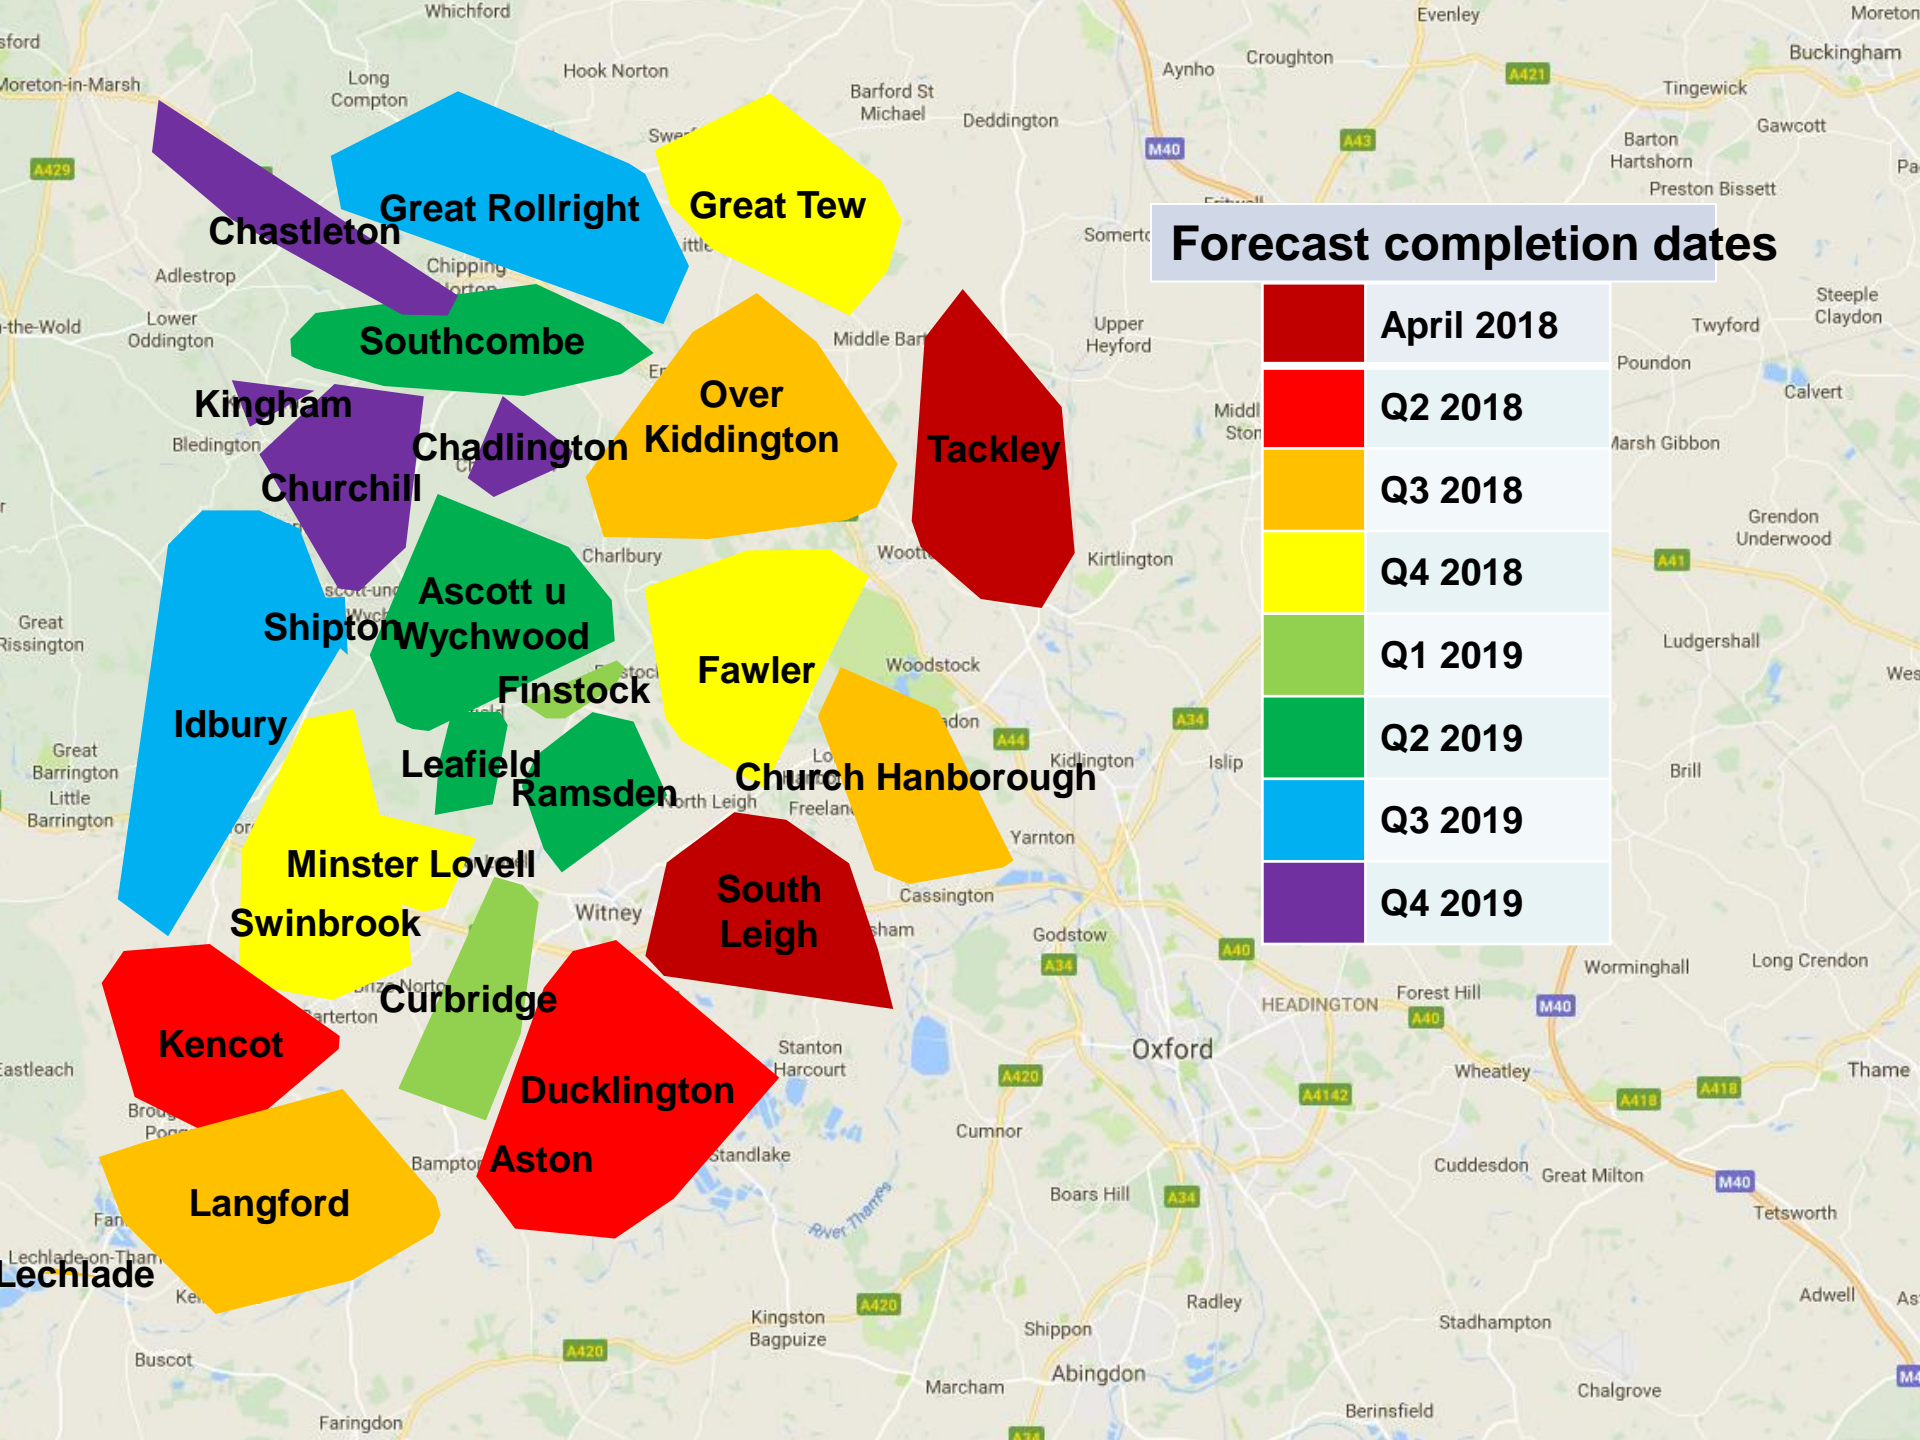

Broadband Update and Roll Out

CONNECTING
West Oxfordshire

SUPERFAST **Gigaclear**
BRITAIN Ultrafast Fibre Broadband

www.westoxon.gov.uk

Can you get Ultrafast Broadband?

Enter your postcode below to see if you can get Ultrafast Broadband!

[Service Providers](#)[Events](#)[Rollout Schedule](#)[Connecting West Oxfordshire](#)

Fast broadband is coming to more homes and businesses across West Oxfordshire, including the most rural and hard-to-reach areas that are generally regarded as not commercially viable.

Forecast completion dates

| | |
|-------------|------------|
| Dark Red | April 2018 |
| Red | Q2 2018 |
| Orange | Q3 2018 |
| Yellow | Q4 2018 |
| Light Green | Q1 2019 |
| Green | Q2 2019 |
| Blue | Q3 2019 |
| Purple | Q4 2019 |

Langford

Lechlade

The background is a solid light green color. In the lower half, there is a white silhouette of a town skyline. On the left side, there are several stylized tree shapes. In the center-right, a prominent church spire rises above the other buildings. The overall aesthetic is clean and modern.